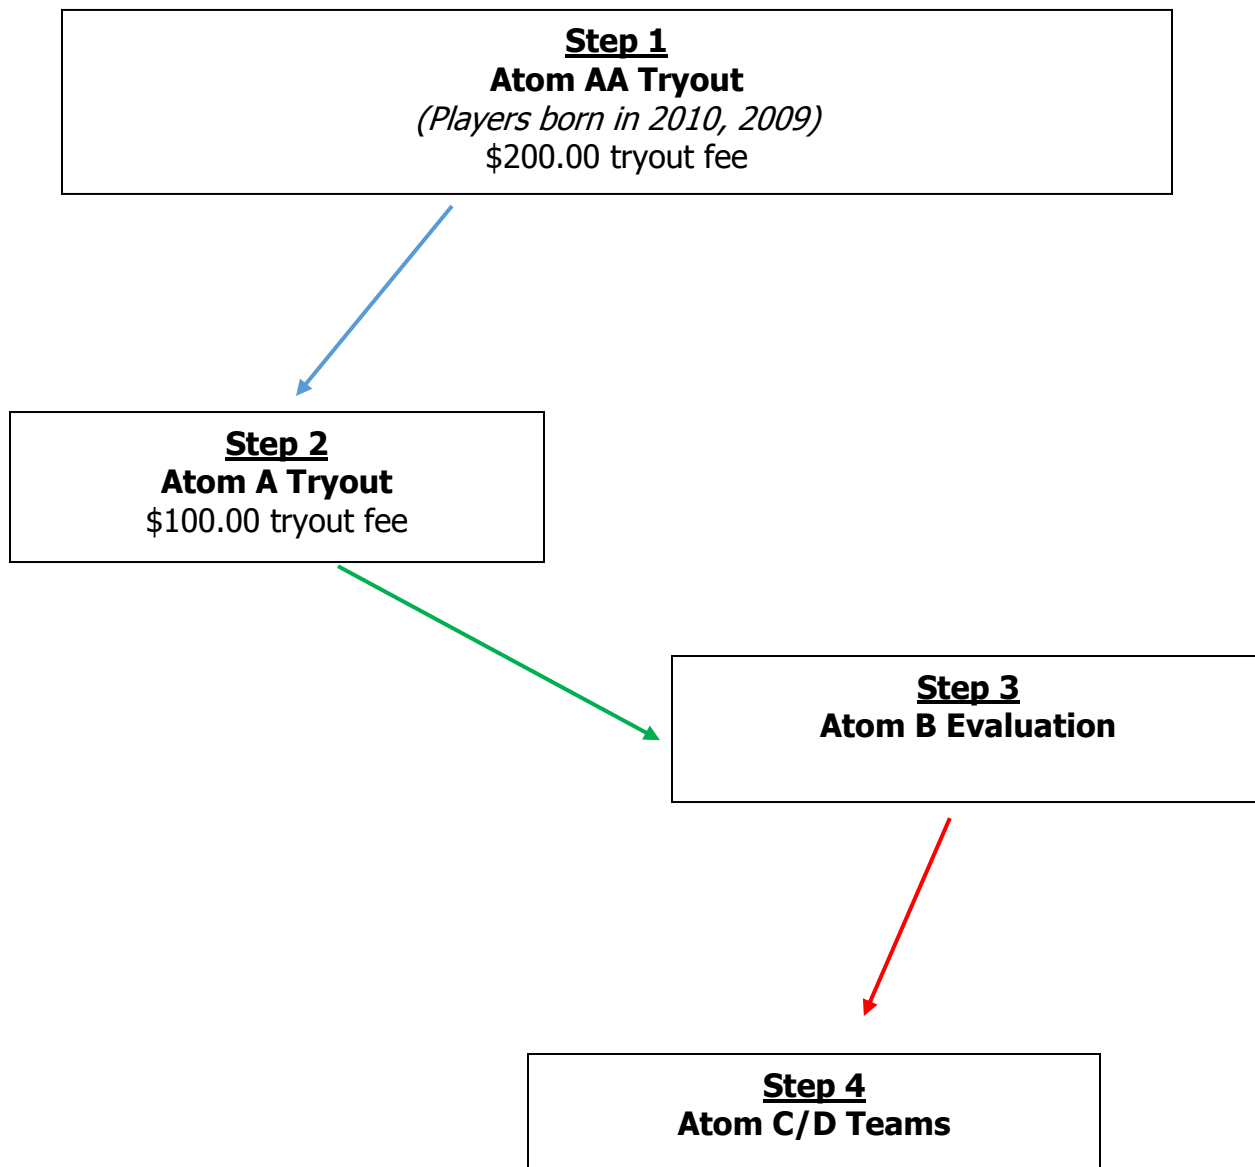

FSMH – Atom Team Formation 2019-20 Season

All FSMH Players who are not trying out for AA or A will start evaluations at Step 3.

FSMH Resident Players can enter at Step 1, 2, or 3.