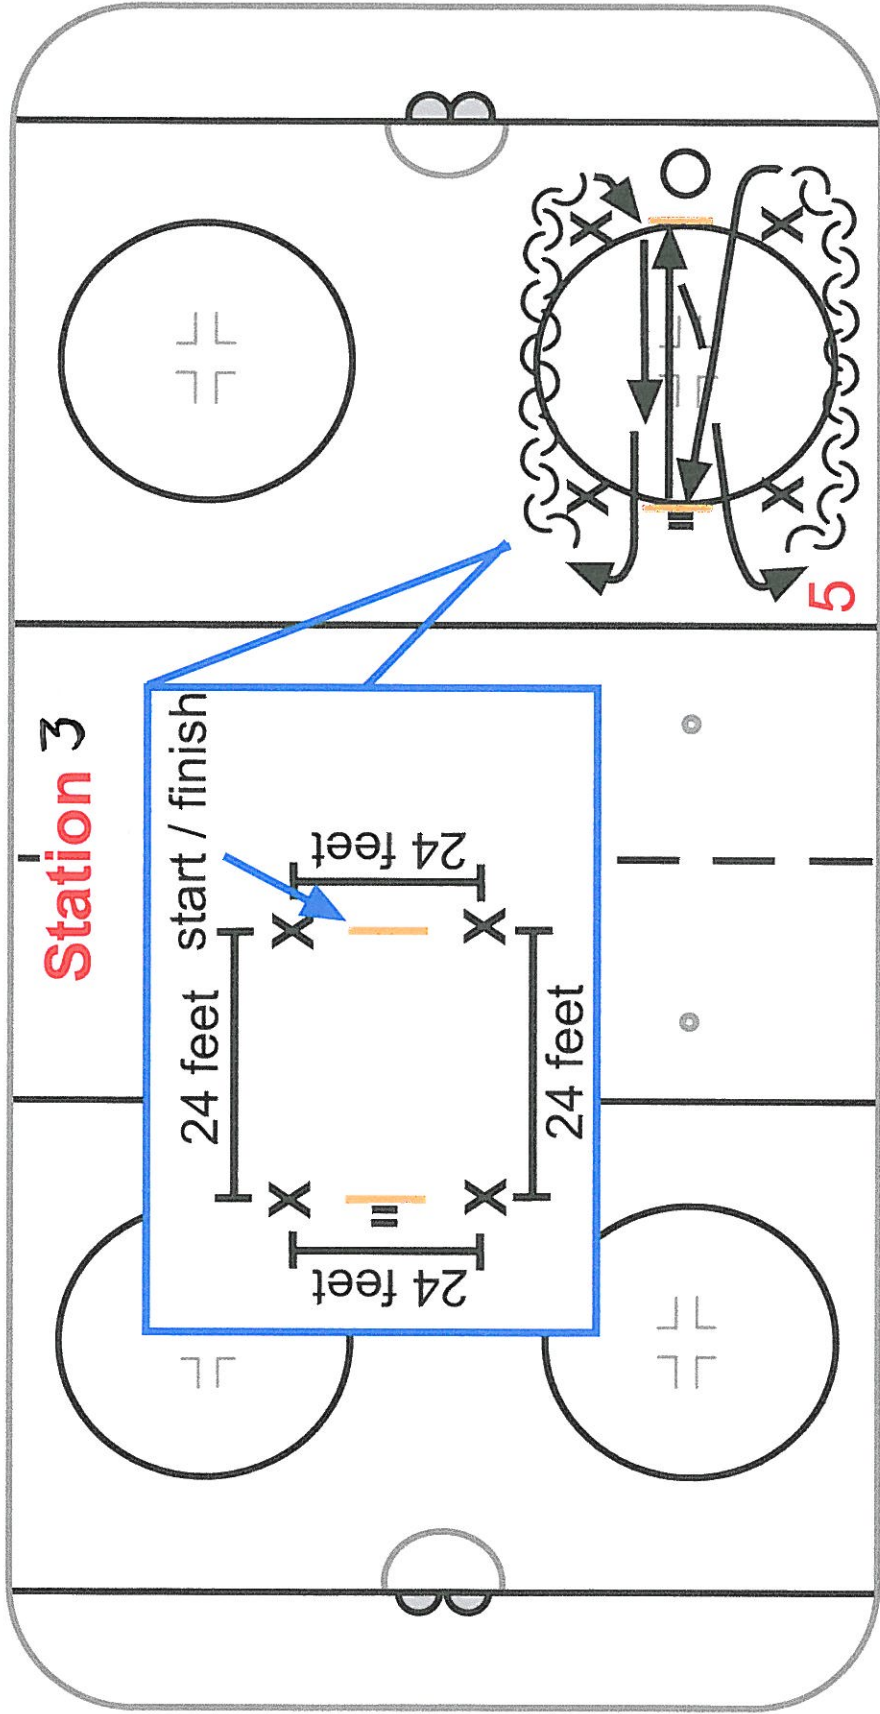

To be used FSMH 2010

# National Skills Standards & Testing Program

Station Setup

**Station 3**

24 feet start / finish

24 feet

24 feet

5

Done without a puck: 1:

This is a timed drill